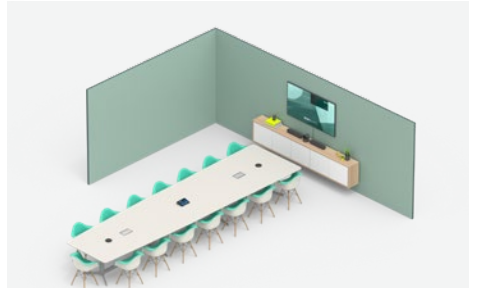

PC-BASED SOLUTIONS FOR EVERY ROOM

SMALL

The small room configuration with Logitech Rally Bar Mini¹ delivers superior audio and video in a compact, all-in-one form factor. Clean cabling and flexible mounting options allow you to confidently deploy at scale.

¹Also available with MeetUp

MEDIUM

Experience brilliant optics and room-filling audio with the medium room configuration with Logitech Rally Bar², an all-in-one video bar purpose-built for midsize rooms. Mount neatly to the display or wall, or stand on a credenza.

²Also available with Rally

LARGE

Enjoy maximum flexibility with Logitech Rally Plus for large rooms, a premium conferencecam that pairs an Ultra-HD PTZ camera with modular audio that scales to support a wide range of large room sizes and layouts.

FEATURED COMPONENTS

LOGITECH RALLY BAR MINI

Premier all-in-one video bar for small rooms, in graphite or white

Motorized pan and tilt lens provides expansive room coverage

Ultra-low distortion speakers deliver crystal clear sound

AI Viewfinder for enhanced RightSight™ auto-framing and people count

Add up to two Rally Mic Pods to extend audio coverage

LOGITECH RALLY BAR

All-in-one video bar for midsize rooms, in graphite or white

Lossless image quality up to 5X optical zoom, digitally enhanced to 15X total zoom

Large, ultra-low distortion speakers for room-filling sound

AI Viewfinder for enhanced RightSight auto-framing and people count

Add up to three Rally Mic Pods to extend audio coverage

LOGITECH RALLY PLUS

Modular video conferencing system for large rooms

Customizable for large rooms of virtually any size or shape

Brilliant optics up to 5X optical zoom, digitally enhanced to 15X total zoom