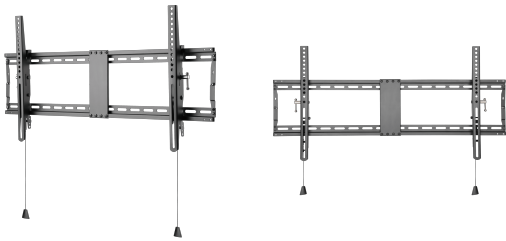

WALL

WALL MOUNT SBOX PLB-5948T

DESCRIPTION

Its slim design seamlessly blends into any living space, providing a sleek and modern look. With its durable construction and easy installation, this wall mount ensures your TV stays securely in place, saving valuable floor space. Elevate your home entertainment experience with the wall mount SBOX PLB-5948T and enjoy a clutter-free and immersive viewing experience.

Detachable VESA plate: Yes

Wall distance (mm):

VESA:

Level adjustment: No

Mount type: Tilt

Surface finish: Powder coating

Swivel: No

Vertical tilt: +3° / -12°

Level: Yes

Maximum load (kg): 70

Recommended screen size:

Cable management: No

For curved screens: Yes

Installation: Wall

Weight (g):

Dimensions (mm): 49x890x431

Material: Steel

Color: Black(matte)